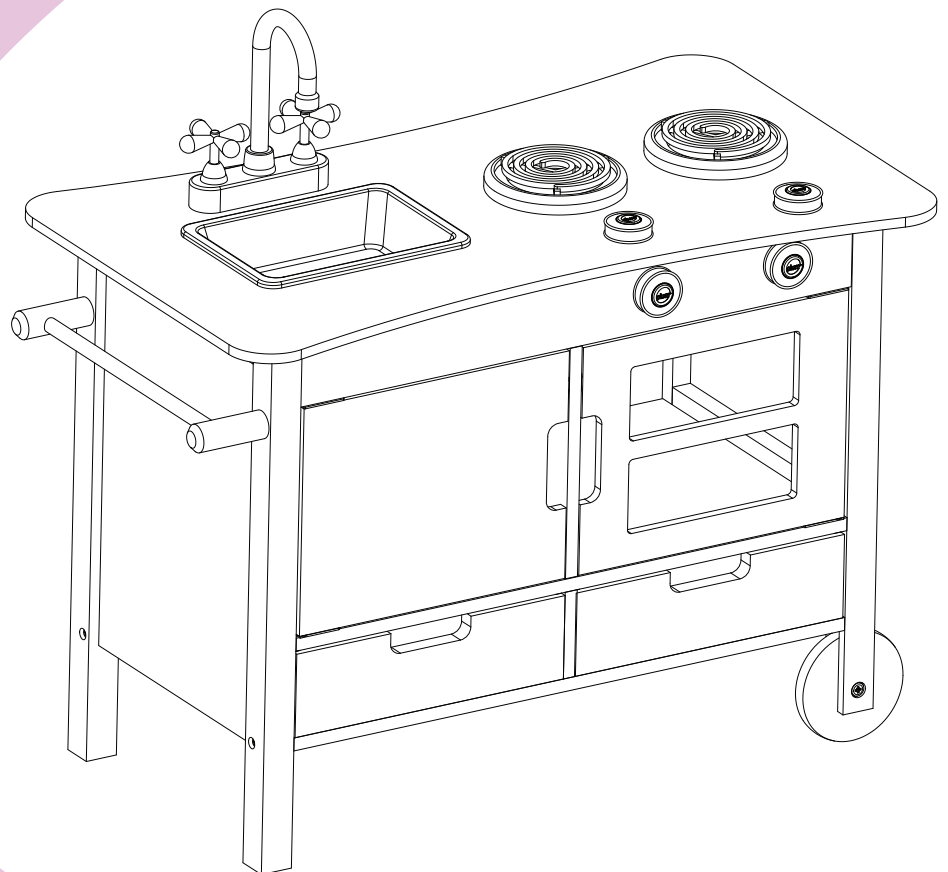

## cook-a-lot-trolley kitchen

assembly requires 1 adult  
(approx. 1 hrs assembly time)

**WARNING! Minimum user age 3 years. Not suitable for children under 36 months – small parts, choking hazard. Hemispheric Shapes – Suffocation Hazard. Adult assembly required. Only for domestic use. Indoor use only.**