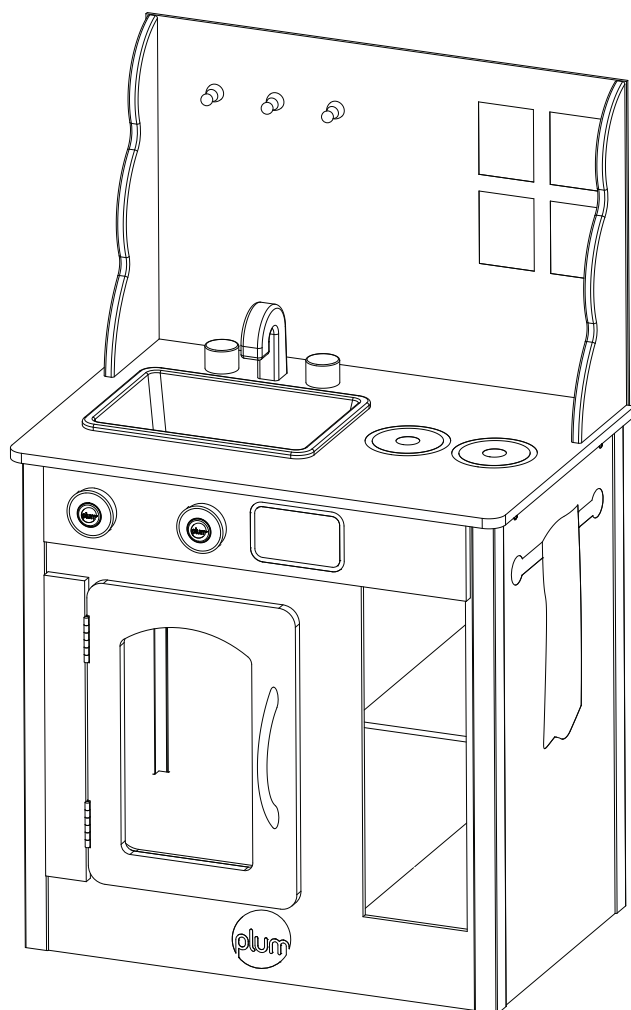

assembly instructions

Cabin Wooden Kitchen - Pink Lemonade

assembly requires 1 adult
(approx. 1 hr assembly time)

WARNING! Minimum user age 3 years. Not suitable for children under 36 months – small parts, choking hazard. Hemispheric Shapes – Suffocation Hazard. Adult assembly required. Only for domestic use. Indoor use only.